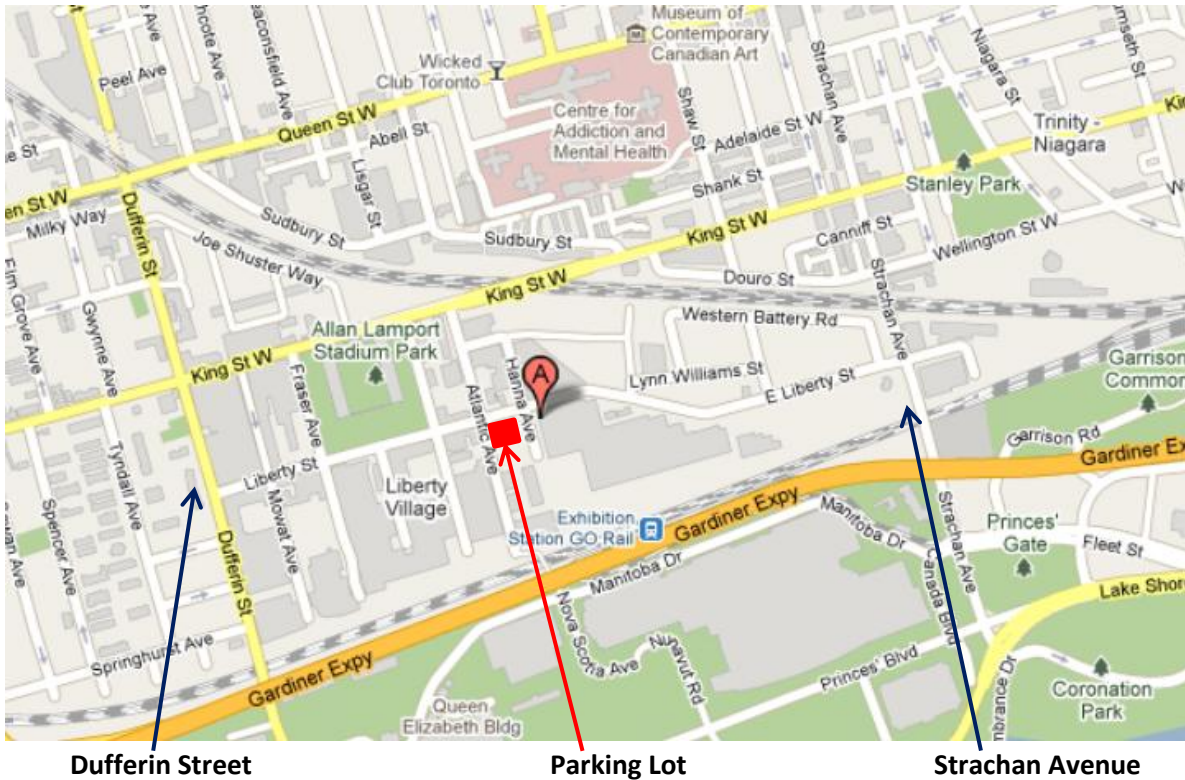

Directions in Liberty Village

Ontario Solar Provider, 171 East Liberty Street,
Suite 219, Toronto, ON, M6K 3P6

Coming from the West (Dufferin Street)

1. From Dufferin, turn onto Liberty Street.
2. Go east on Liberty Street (turns into East Liberty Street) until you reach the 171 Liberty Market building (right after Hanna Avenue).
3. There is free parking on the street or paid parking across from 171 Liberty Market on the West side.

Coming from the East (Strachan Avenue)

1. Turn onto Strachan Avenue.
2. Go west on East Liberty Street.
3. Keep going west until you reach the 171 Liberty Market building.
4. There is free parking on the street or paid parking across from 171 Liberty Market on the West side.

Directions Inside:

If you come in the **West side** of the building, by the Liberty Noodle- go up the stairs, through the door and keep going straight. Take your first right, before the large common area, and keep going forward. Then take your first right, and we are in Suite 219 on the left side of the hall.

If you come in the **East side** of the building, by the Bank of Montreal- go up the stairs and go straight past the large common area. Turn left at the end of the common area, go straight, and then take your first right. We are in Suite 219 on the left side of the hall.